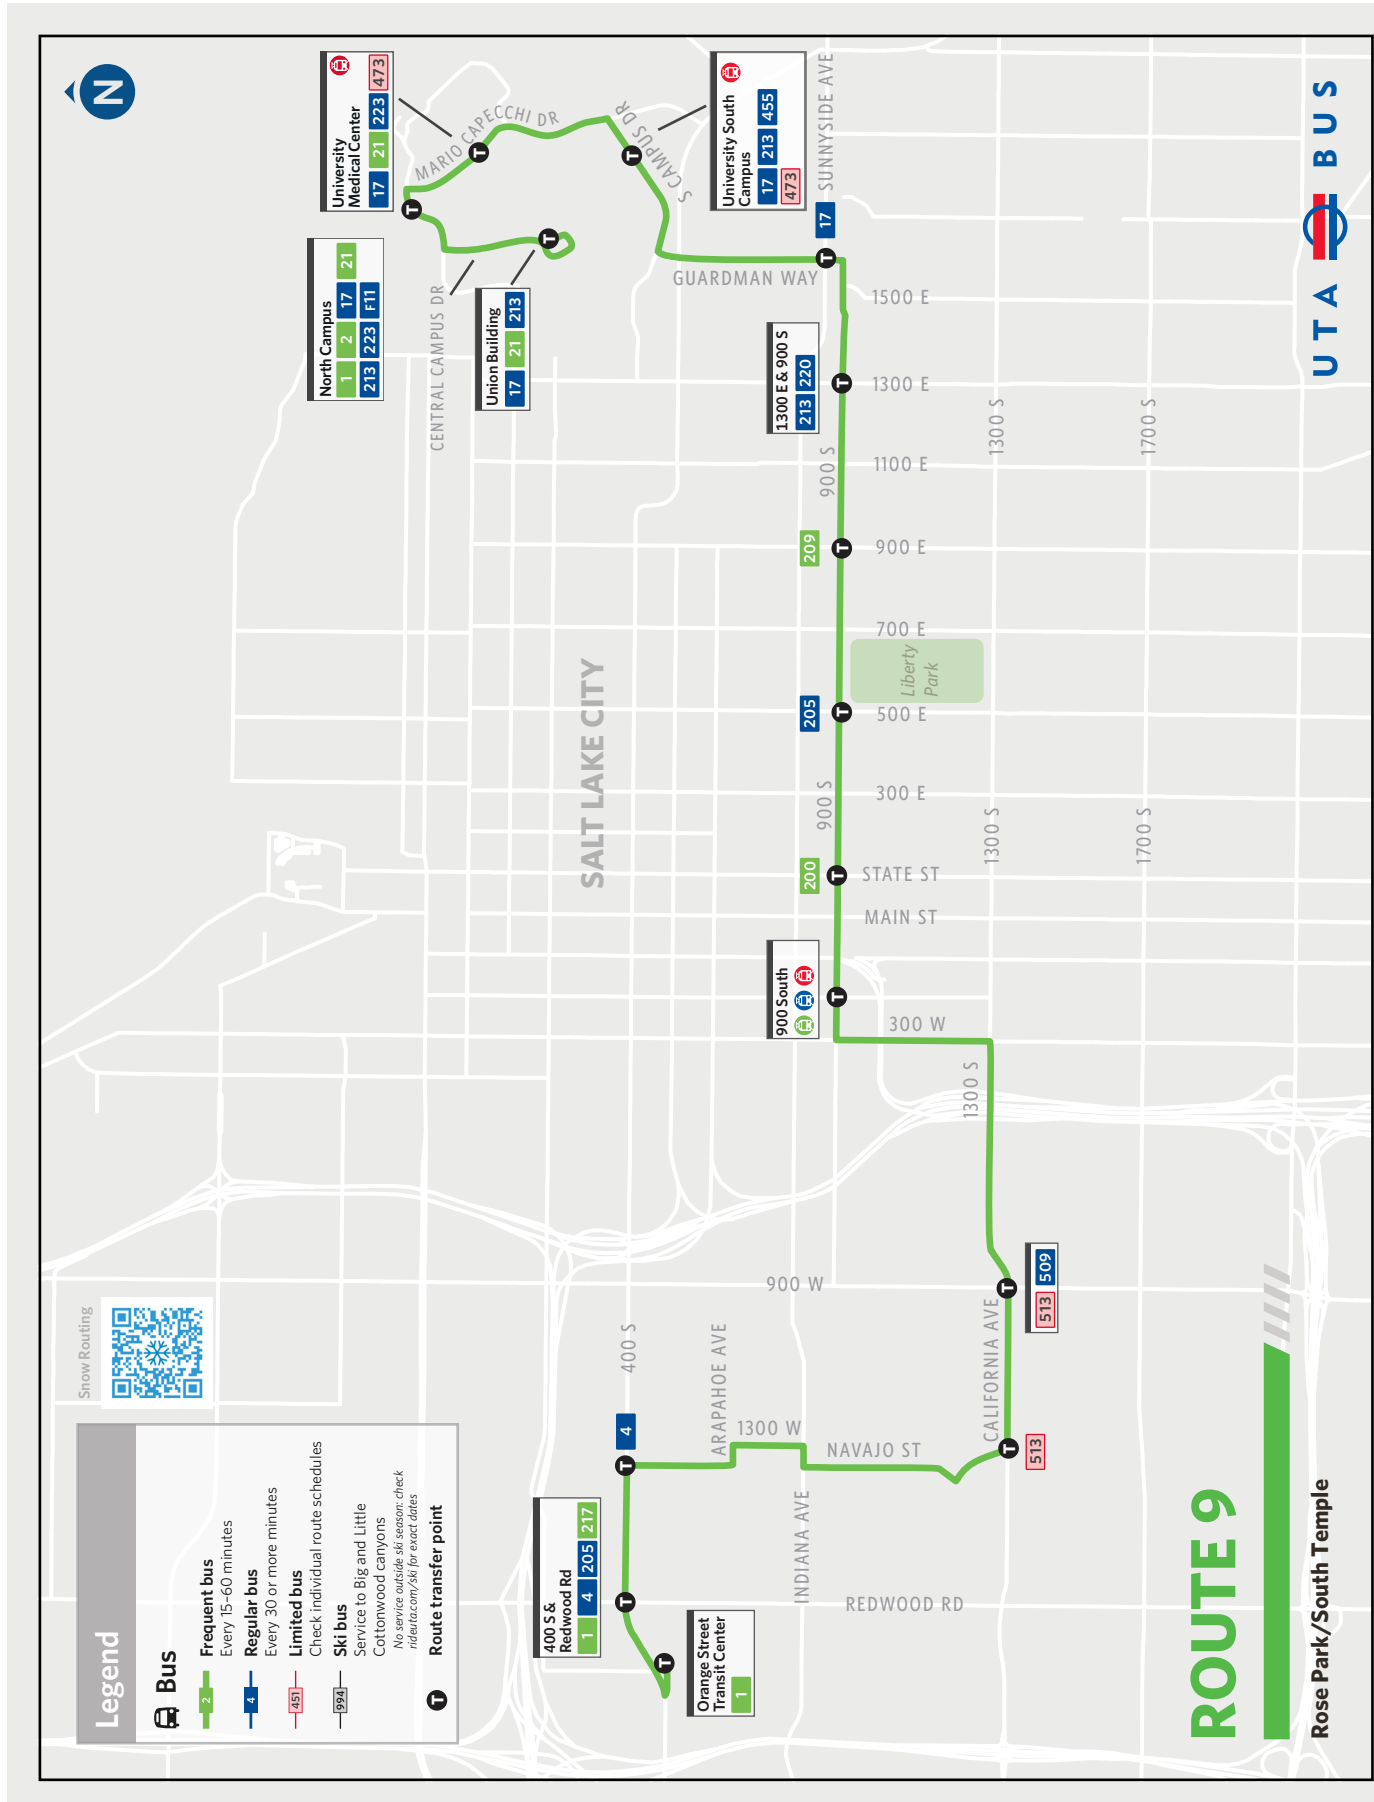

ROUTE 9

Legend

- Bus** (Icon)
- Frequent bus** (Icon): Every 15-60 minutes
- Regular bus** (Icon): Every 30 or more minutes
- Limited bus** (Icon): Check individual route schedules
- Ski bus** (Icon): Service to Big and Little Cottonwood canyons. No service outside ski season: check rideuta.com/ski for exact dates.
- Route transfer point** (Icon)

9

900 South

- University of Utah
- University Medical Center Station
- Yalecrest
- 9th and 9th
- Liberty Park
- 900 South Station
- Glendale
- Poplar Grove

Timepoints are approximate and may vary due to road and traffic conditions