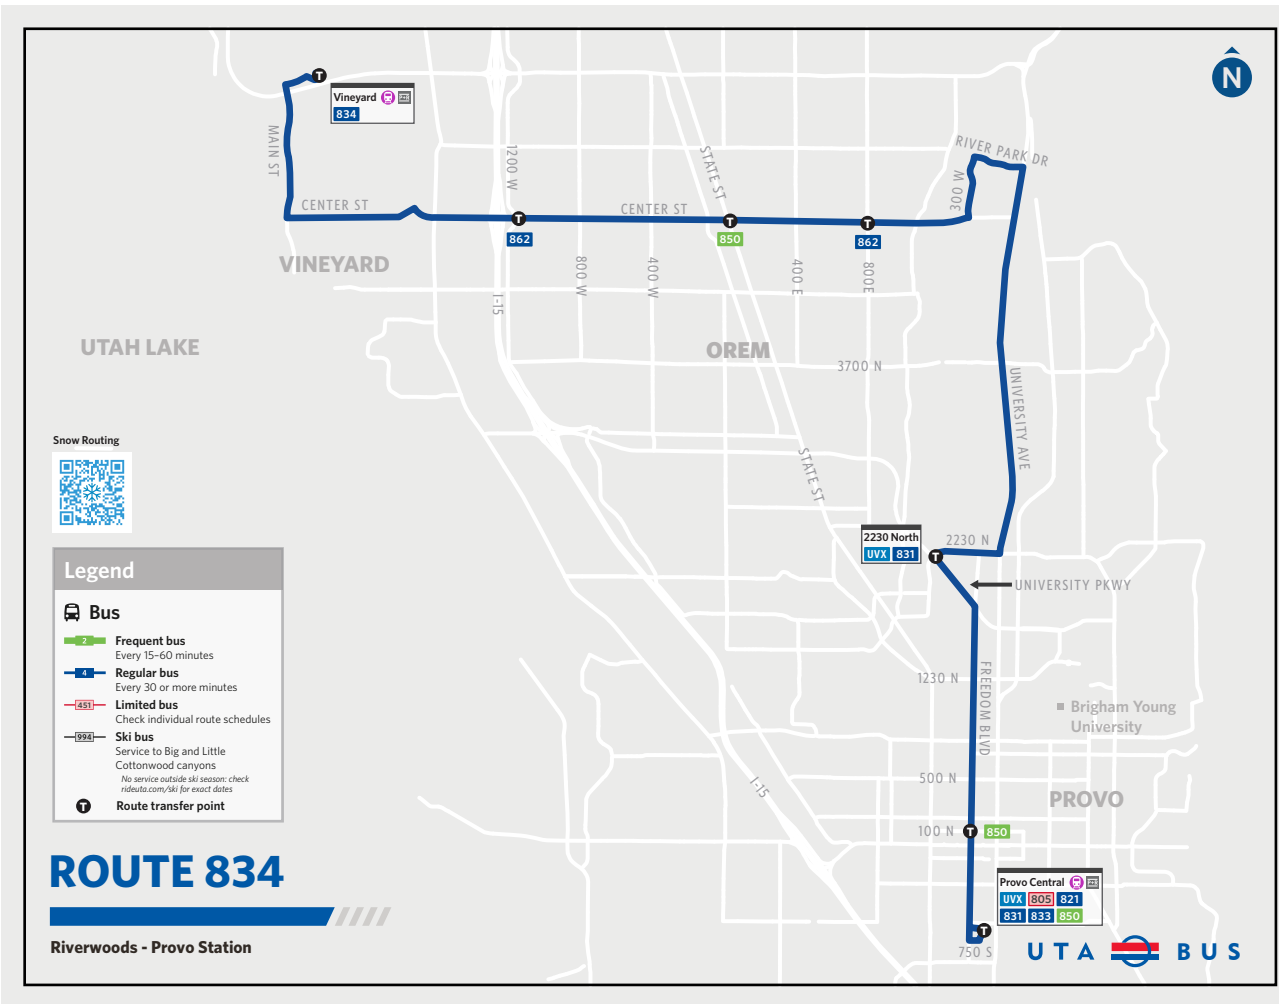

ROUTE 834

INFORMATION
801-RIDE-UTA (801-743-3882)
www.rideuta.com

HOW TO USE THIS SCHEDULE

Determine your timepoint based on when you want to leave or when you want to arrive. Read across for your destination and down for your time and direction of travel. A route map is provided to help you relate to the timepoints shown. Weekday, Saturday, and Sunday schedules may differ from one another.

UTA SERVICE DIRECTORY

- General information, schedules, trip planning, and customer feedback: 801-RIDE-UTA (801-743-3882)
- 24-hour automated service for next bus available: Option 1 — have stop number and 3-digit route number (use 0 or 00 if number is not 3 digits)
- Employment information: rideuta.com/careers
- Travel Training: 801-287-2275

LOST AND FOUND

Weber and Davis Counties: 801-626-1207 option 3
Salt Lake County: 801-287-4664
Utah County: 801-227-8923

FARES

Exact fare is required. Fares are subject to change. Visit rideuta.com/fares for information.

TRANSFERS

Upon payment of a fare, a transfer is good for travel in any direction, including a return trip, for 2 hours. If transferring to a more expensive service, transfer value equals the regular cash fare.

BIKES ON BUSES

Bikes are welcome on TRAX, FrontRunner, and all UTA buses except Paratransit. Visit rideuta.com/bikes for info.

HOLIDAYS

Check rideuta.com/holiday for holiday service information.

SNOW ROUTING

Visit rideuta.com/snow for information about snow routing.