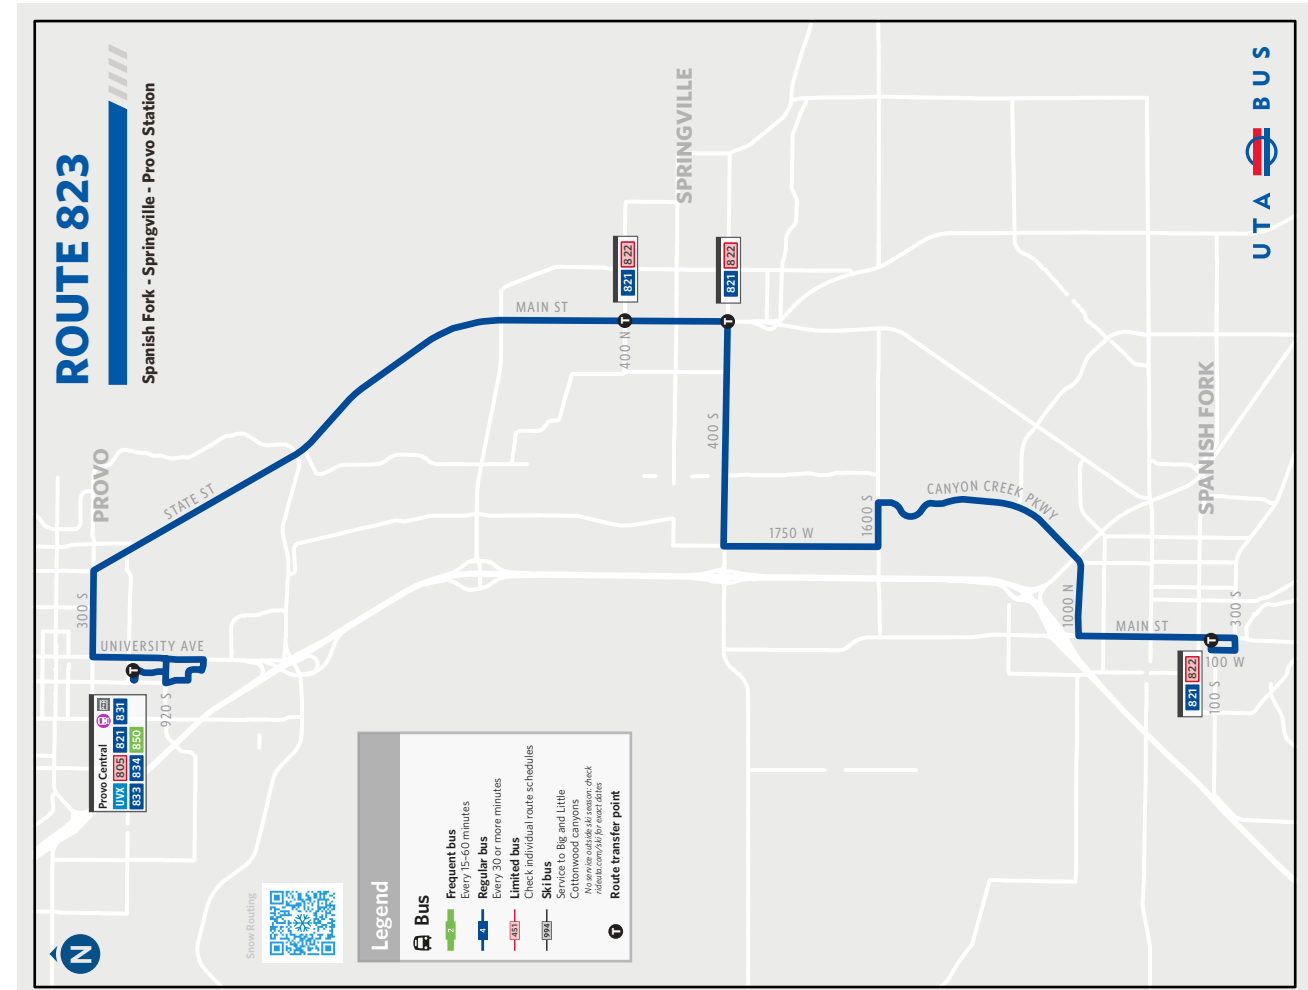

ROUTE 823

INFORMATION
 801-RIDE-UTA (801-743-3882)
www.rideuta.com

HOW TO USE THIS SCHEDULE
 Determine your timepoint based on when you want to leave or when you want to arrive. Read across for your destination and down for your time and direction of travel. A route map is provided to help you relate to the timepoints shown. Weekday, Saturday, and Sunday schedules may differ from one another.

TRANSFERS
 Upon payment of a fare, a transfer is good for travel in any direction, including a return trip, for 2 hours. If transferring to a more expensive service, transfer value equals the regular cash fare.

Timepoints are approximate and may vary due to road and traffic conditions

SATURDAY

North to Provo Central Station

Main & Center (Spanish Fork)	Main St & 1000 N SF	CCParkway and MktPlace Dr	1750 W 700 S Springville	Main and 400 S Springville	Main & 900 N Springville	300 S & 600 E Provo	Provo Central Station
7:05a	7:09a	7:13a	7:20a	7:25a	7:29a	7:37a	7:44a
8:05a	8:09a	8:13a	8:20a	8:25a	8:29a	8:37a	8:44a
9:05a	9:09a	9:13a	9:20a	9:25a	9:29a	9:37a	9:44a
10:05a	10:09a	10:13a	10:20a	10:25a	10:29a	10:37a	10:44a
11:05a	11:09a	11:13a	11:20a	11:25a	11:29a	11:37a	11:44a
12:17p	12:21p	12:25p	12:32p	12:37p	12:41p	12:49p	12:56p
1:17p	1:21p	1:25p	1:32p	1:37p	1:41p	1:49p	1:56p
2:17p	2:21p	2:25p	2:32p	2:37p	2:41p	2:49p	2:56p
3:17p	3:21p	3:25p	3:32p	3:37p	3:41p	3:49p	3:56p
4:17p	4:21p	4:25p	4:32p	4:37p	4:41p	4:49p	4:56p
5:17p	5:21p	5:25p	5:32p	5:37p	5:41p	5:49p	5:56p
6:17p	6:21p	6:25p	6:32p	6:37p	6:41p	6:49p	6:56p
7:17p	7:21p	7:25p	7:32p	7:37p	7:41p	7:49p	7:56p
8:17p	8:21p	8:25p	8:32p	8:37p	8:41p	8:49p	8:56p