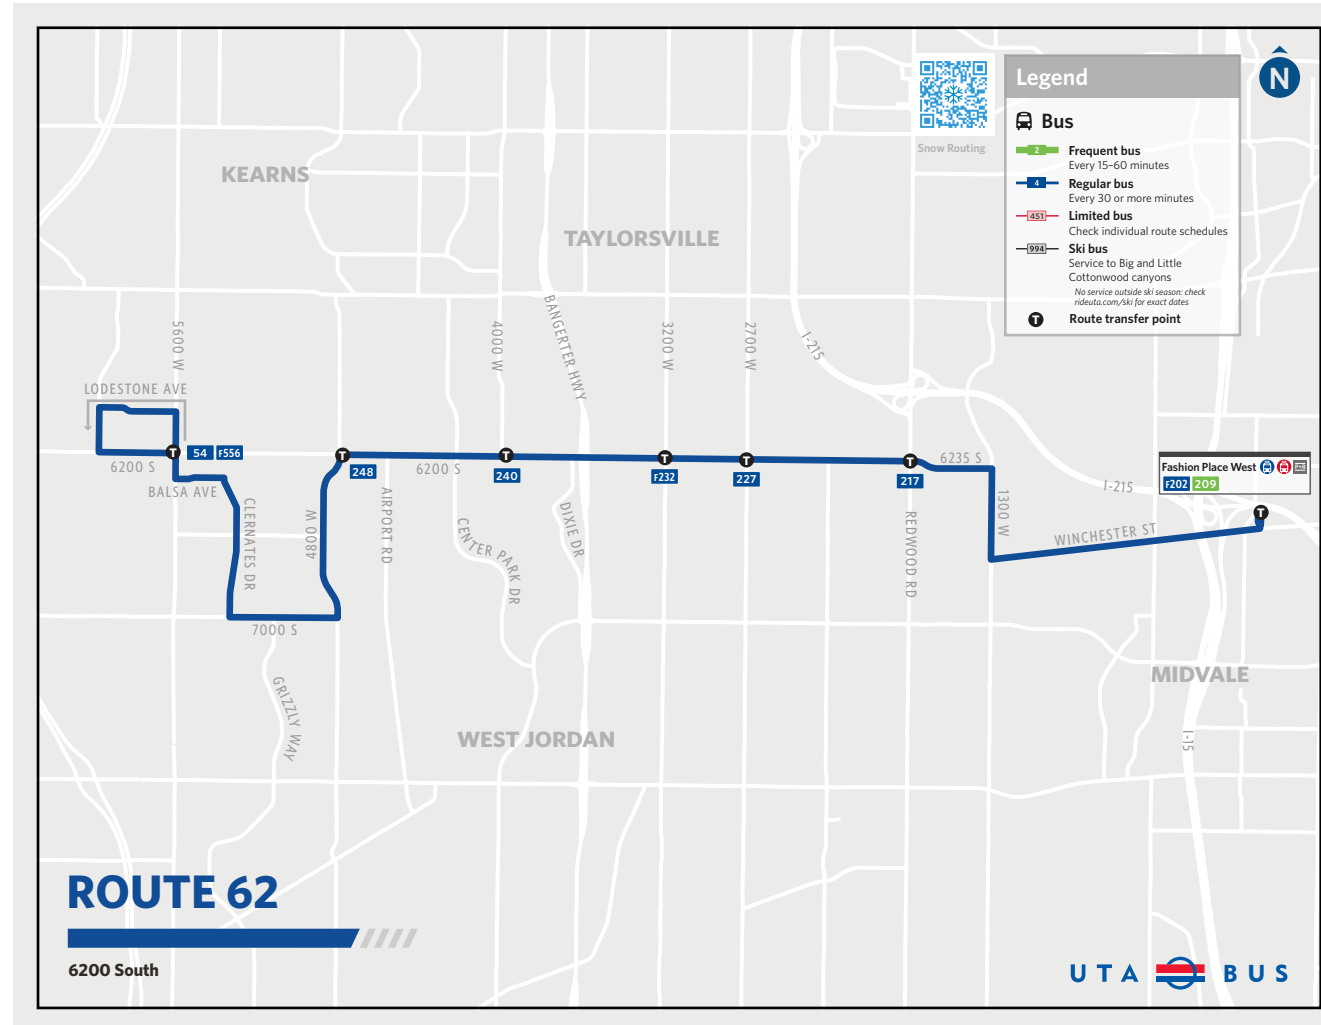

ROUTE 62

INFORMATION
801-RIDE-UTA (801-743-3882)
www.rideuta.com

HOW TO USE THIS SCHEDULE

Determine your timepoint based on when you want to leave or when you want to arrive. Read across for your destination and down for your time and direction of travel. A route map is provided to help you relate to the timepoints shown. Weekday, Saturday, and Sunday schedules may differ from one another.

Visit rideuta.com/snow for information about snow routing.

62

6200 South

Fashion Place West Station

Oquirrh Shadows (6200 S & 5600 W)

WEEKDAYS

To Fashion Place West Station

To Oquirrh Shadows (6200 S 5600 W)

6200 S & 5600 W (Eastbound)	7000 S & Grizzly Way	6200 S & Cougar Ln	6200 S & 3200 W	6200 S & Redwood Rd	Fashion Place West Station
4:54a	4:59a	5:03a	5:13a	5:19a	5:31a
5:54a	5:59a	6:03a	6:13a	6:19a	6:31a
6:54a	6:59a	7:03a	7:13a	7:19a	7:31a
7:54a	7:59a	8:03a	8:13a	8:19a	8:31a
8:57a	9:02a	9:06a	9:14a	9:20a	9:31a
9:57a	10:02a	10:06a	10:14a	10:20a	10:31a
10:57a	11:02a	11:06a	11:14a	11:20a	11:31a
11:57a	12:02p	12:06p	12:14p	12:20p	12:31p
12:57p	1:02p	1:06p	1:14p	1:20p	1:31p
1:54p	1:59p	2:03p	2:13p	2:19p	2:31p
2:54p	2:59p	3:03p	3:13p	3:19p	3:31p
3:54p	3:59p	4:03p	4:13p	4:19p	4:31p
4:54p	4:59p	5:03p	5:13p	5:19p	5:31p
6:01p	6:06p	6:10p	6:16p	6:21p	6:31p

Fashion Place West Station	6200 S & Redwood Rd	6200 S & 3200 W	6200 S & Cougar Ln	7000 S & Grizzly Way	6200 S & 5600 W (Eastbound)
5:44a	5:52a	5:58a	6:06a	6:09a	6:22a
6:44a	6:52a	6:58a	7:06a	7:09a	7:22a
7:44a	7:52a	7:58a	8:06a	8:09a	8:22a
8:44a	8:52a	8:58a	9:06a	9:09a	9:22a
9:44a	9:52a	9:56a	10:02a	10:05a	10:17a
10:44a	10:52a	10:56a	11:02a	11:05a	11:17a
11:44a	11:52a	11:56a	12:02p	12:05p	12:17p
12:44p	12:52p	12:56p	1:02p	1:05p	1:17p
1:44p	1:52p	1:56p	2:02p	2:05p	2:17p
2:44p	2:52p	2:58p	3:06p	3:09p	3:22p
3:44p	3:52p	3:58p	4:06p	4:09p	4:22p
4:44p	4:52p	4:58p	5:06p	5:09p	5:22p
5:44p	5:52p	5:58p	6:06p	6:09p	6:22p
6:44p	6:51p	6:55p	7:02p	7:05p	7:17p