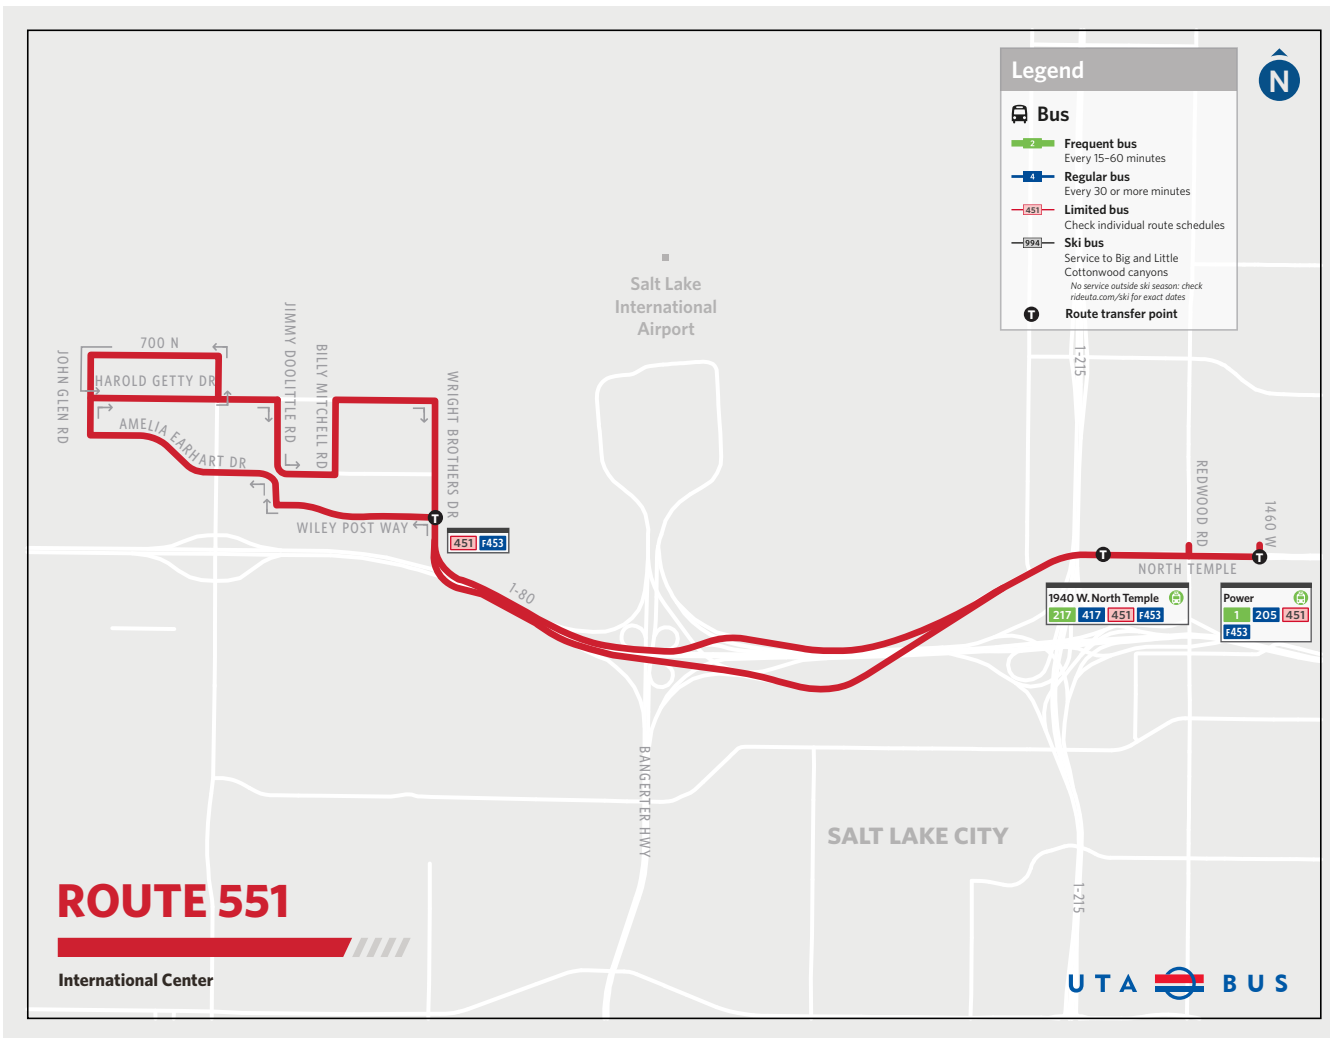

Visit rideuta.com/snow for information about snow routing.

551

International Center

International Center
Power Station
1940 W North Temple Station

ROUTE 551

International Center

SEE SOMETHING? SAY SOMETHING!