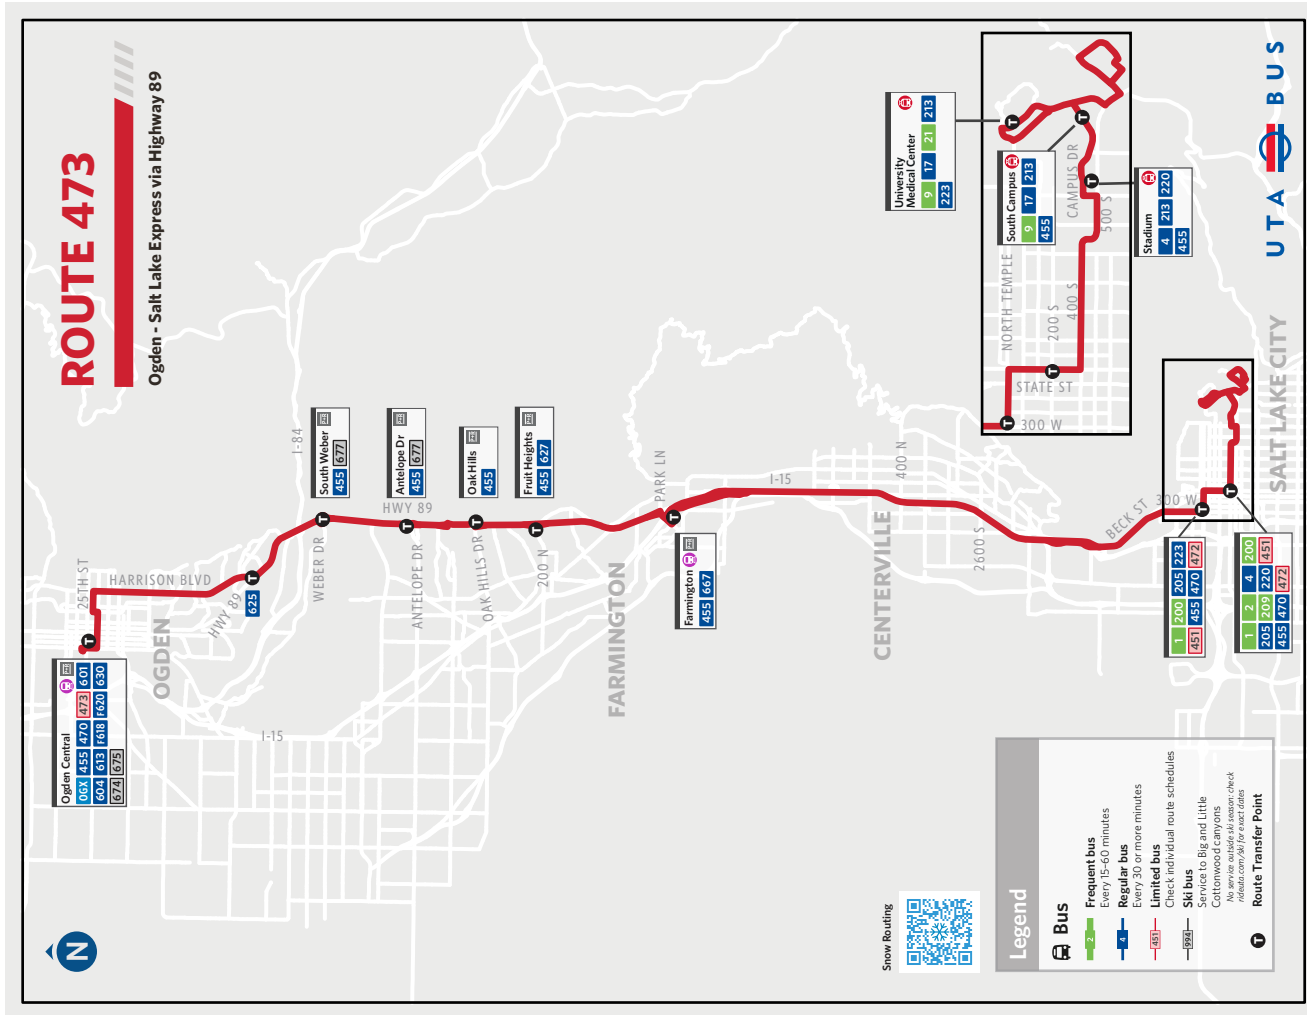

ROUTE 473

Ogden/Hwy-89/Salt Lake Express

SEE SOMETHING? SAY SOMETHING!

To contact UTA Police:
Call 801-287-EYES (801-287-3937)
Text UTATIP and your tip to 274637

PLAN AND PAY
WITH transit®

Available in the App Store
and Google Play

INTERPRETER

801-RIDE-UTA
(801-743-3882)

Interprete 口譯 thông dịch viên
해석자 tumač переводчик
インタプリタ Dolmetscher 通訳

ACCESSIBLE SERVICE

Wheelchair accessible buses are available on all routes. Alternate format schedules are available upon request.

Telephone communication for deaf/hearing impaired persons is available by dialing 711.

TOBACCO FREE

All UTA property is tobacco and smoke free, including vapes and e-cigs. Violators will be fined.