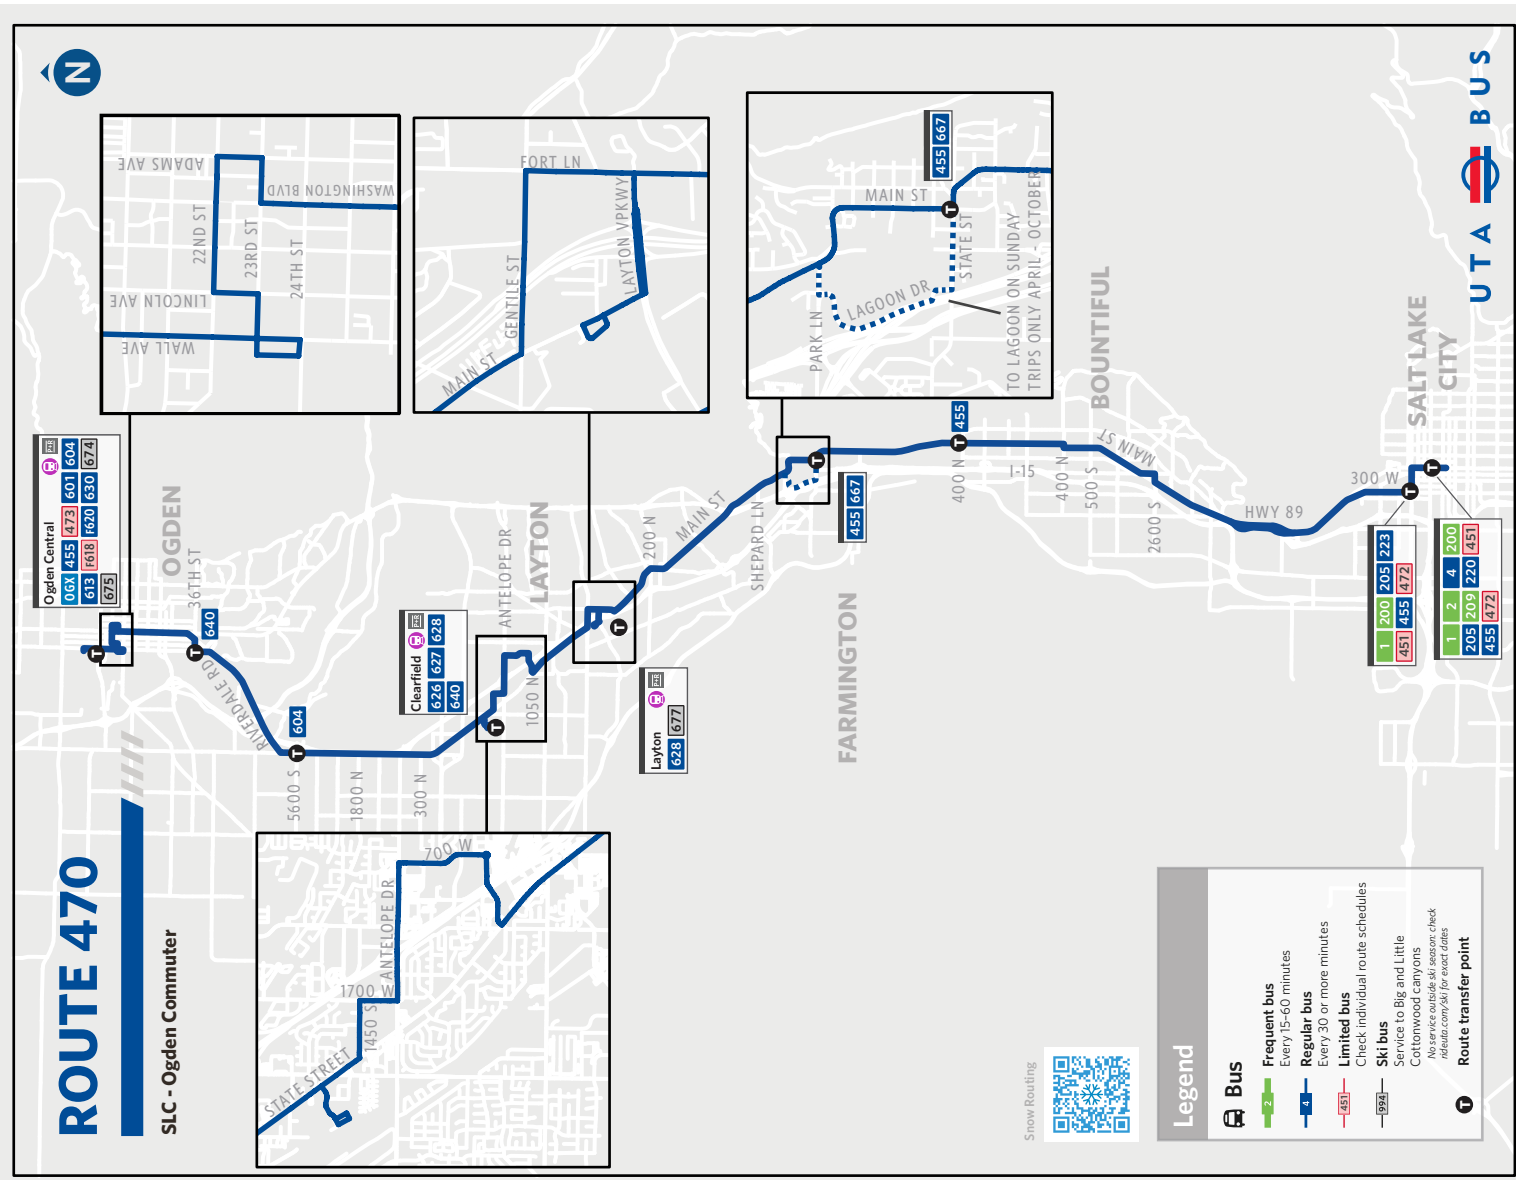

ROUTE 470

Timepoints are approximate and may vary due to road and traffic conditions

WEEKDAYS

South to Salt Lake

17th St & Wall Ave	Ogden Central	Weber County Health Complex	25th Washington Blvd	36th St & Wall Ave	5600 S & 1900 W (Roy)	1800 N & Main (Sunset)	22 S & State	Clearfield Station	700 W 1875 N	Hillfield Rd & Main	Gentile & Fort Ln (Layton)	Layton Station	Main & Center (Keyaville)	State & Main (Farmington)	Parrish Ln & Main St	Main & Center (Bountiful)	Center & Hwy 89 (NSL)	1000 N & Beck St	North Temple & 300 W	250 S & State St	400 S & State (SLC)
3:58a	4:02a	4:07a	4:10a	4:18a	4:30a	4:34a	4:40a	4:54a	5:02a	5:09a	5:13a	5:21a	5:27a	5:44a	5:53a	6:00a	6:13a	6:18a	6:23a	6:29a	6:31a
4:58a	5:02a	5:07a	5:10a	5:18a	5:30a	5:34a	5:40a	5:54a	6:02a	6:09a	6:13a	6:21a	6:27a	6:44a	6:53a	7:00a	7:13a	7:18a	7:23a	7:29a	7:31a
5:28a	5:32a	5:37a	5:40a	5:48a	6:00a	6:04a	6:10a	6:24a	6:32a	6:39a	6:43a	6:51a	6:57a	7:14a	7:23a	7:30a	7:43a	7:48a	7:53a	7:59a	8:01a
5:53a	5:57a	6:02a	6:05a	6:13a	6:25a	6:29a	6:35a	6:49a	6:57a	7:04a	7:08a	7:16a	7:22a	7:39a	7:48a	7:55a	8:08a	8:13a	8:18a	8:24a	8:26a
6:23a	6:27a	6:32a	6:35a	6:43a	6:55a	6:59a	7:05a	7:19a	7:27a	7:34a	7:38a	7:46a	7:52a	8:09a	8:18a	8:25a	8:38a	8:43a	8:48a	8:54a	8:56a
6:53a	6:57a	7:02a	7:05a	7:13a	7:25a	7:29a	7:35a	7:49a	7:57a	8:04a	8:08a	8:16a	8:22a	8:39a	8:48a	8:55a	9:08a	9:13a	9:18a	9:24a	9:26a
7:28a	7:32a	7:37a	7:40a	7:48a	8:00a	8:04a	8:10a	8:24a	8:32a	8:39a	8:43a	8:51a	8:57a	9:14a	9:23a	9:30a	9:43a	9:48a	9:53a	9:59a	10:01a
7:53a	7:57a	8:02a	8:05a	8:13a	8:25a	8:29a	8:35a	8:49a	8:57a	9:04a	9:08a	9:16a	9:22a	9:39a	9:48a	9:55a	10:08a	10:13a	10:18a	10:24a	10:26a
8:23a	8:27a	8:32a	8:35a	8:43a	8:55a	8:59a	9:05a	9:19a	9:27a	9:34a	9:38a	9:46a	9:52a	10:09a	10:18a	10:25a	10:38a	10:43a	10:48a	10:54a	10:56a
8:53a	8:57a	9:02a	9:05a	9:14a	9:25a	9:32a	9:38a	9:52a	9:58a	10:05a	10:10a	10:19a	10:27a	10:42a	10:52a	10:59a	11:11a	11:17a	11:22a	11:28a	11:30a
9:23a	9:27a	9:32a	9:35a	9:44a	9:55a	10:03a	10:08a	10:20a	10:28a	10:35a	10:40a	10:49a	10:57a	11:12a	11:22a	11:29a	11:41a	11:47a	11:52a	11:58a	12:00p
9:53a	9:57a	10:02a	10:05a	10:14a	10:29a	10:33a	10:38a	10:50a	10:58a	11:05a	11:10a	11:19a	11:27a	11:42a	11:52a	11:59a	12:11p	12:17p	12:22p	12:28p	12:30p
10:23a	10:27a	10:32a	10:35a	10:44a	10:59a	11:03a	11:08a	11:20a	11:28a	11:35a	11:40a	11:49a	11:57a	12:12p	12:22p	12:29p	12:41p	12:47p	12:52p	12:58p	1:00p
10:43a	10:47a	10:52a	10:55a	11:04a	11:19a	11:23a	11:28a	11:40a	11:48a	11:55a	12:00p	12:09p	12:17p	12:32p	12:42p	12:49p	1:01p	1:07p			