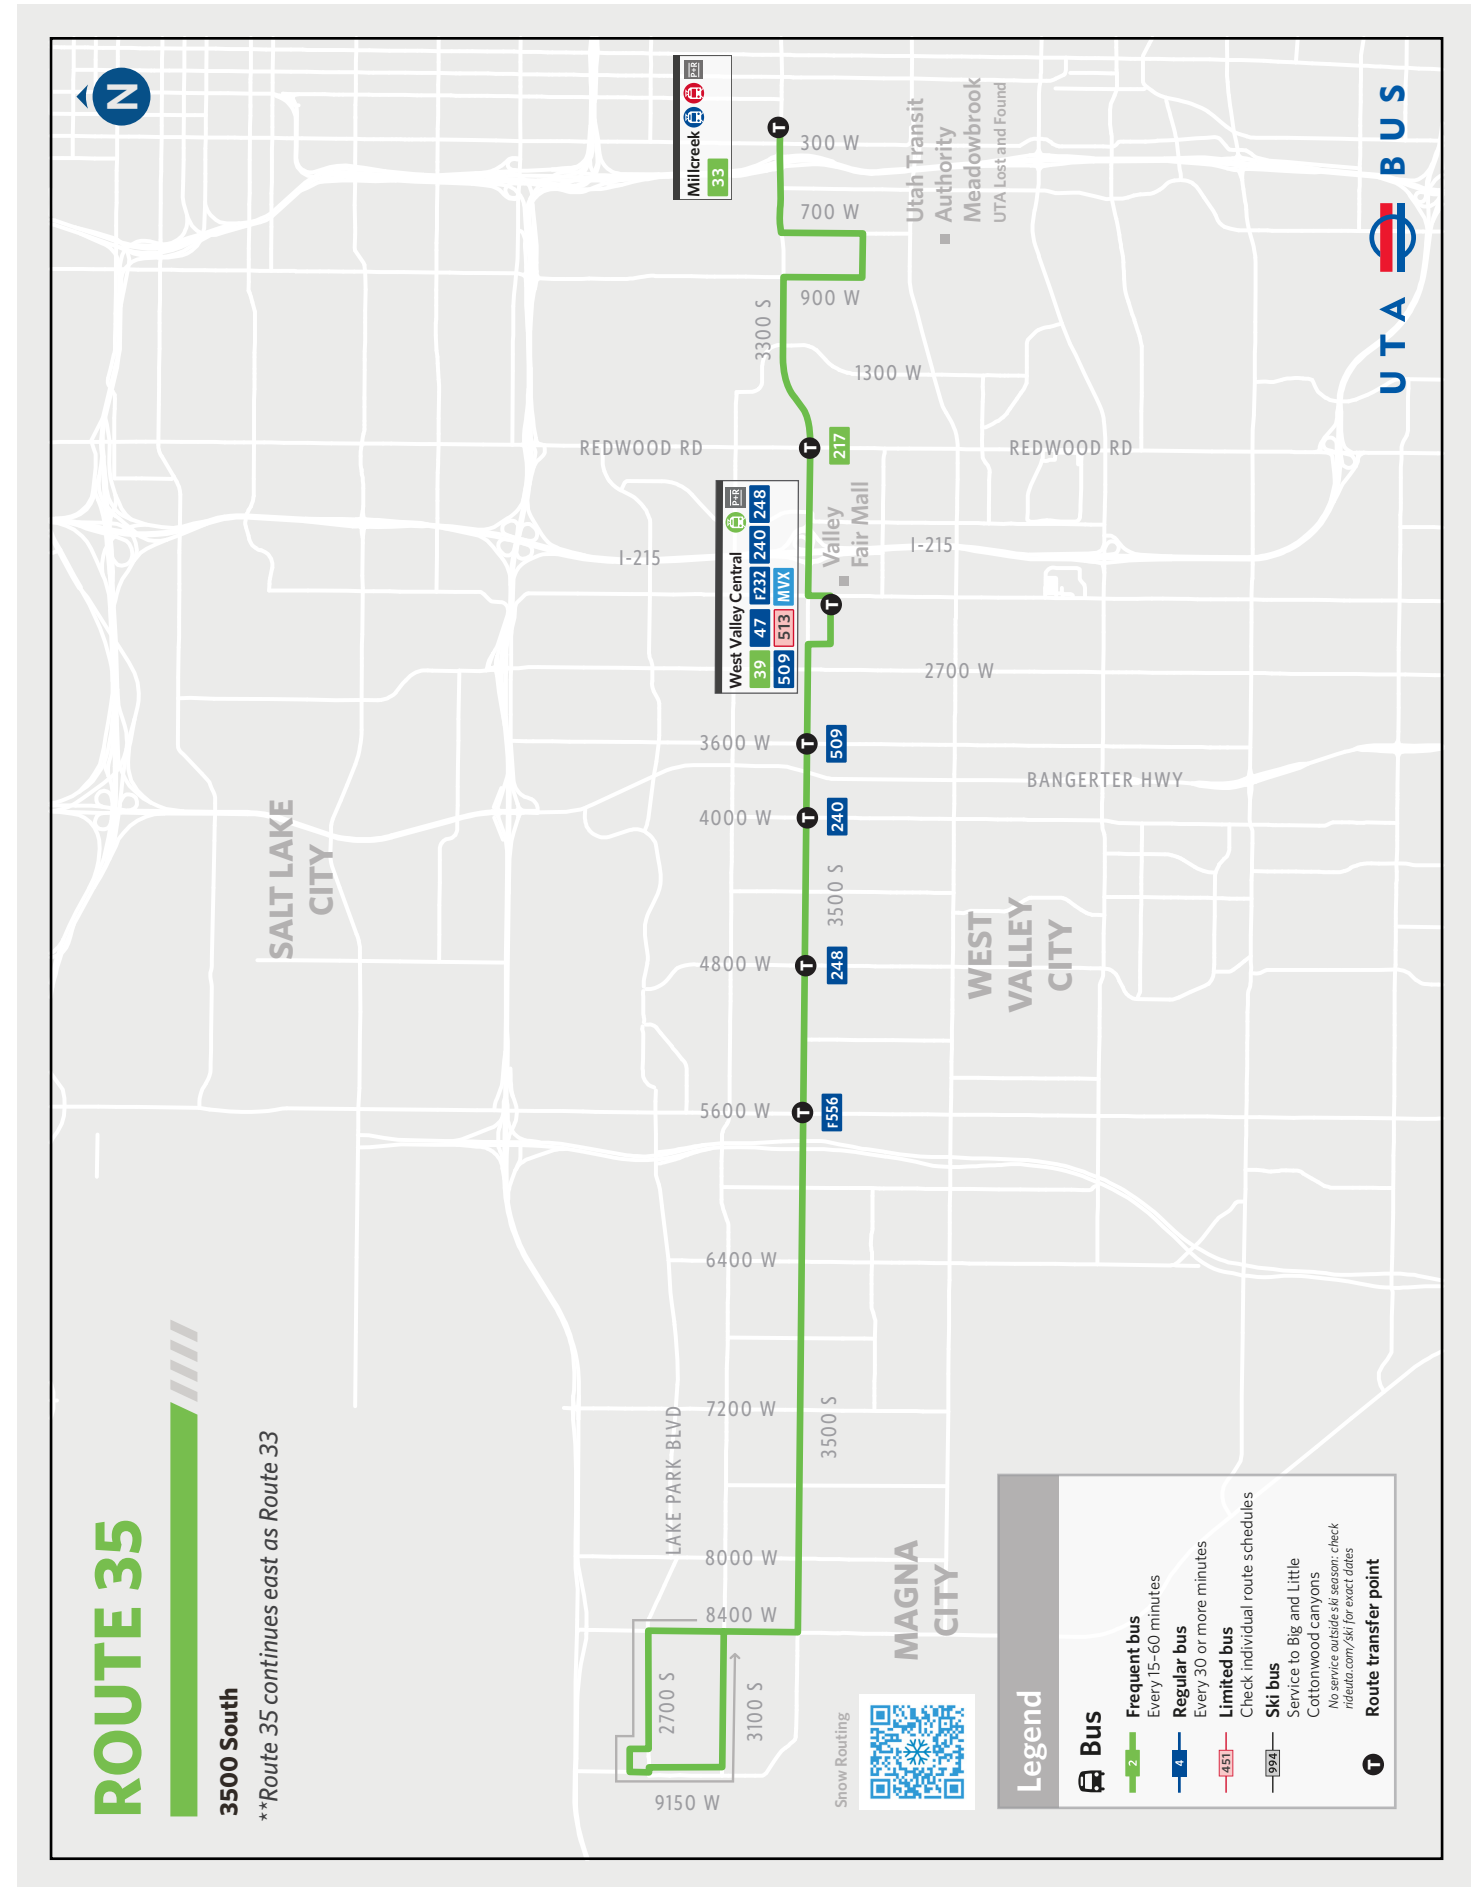

ROUTE 35

SUNDAY

To Magna

Millcreek Station	3600 S & 900 W	3500 S & Redwood Rd	West Valley Central Station	3500 S & 4000 W	3500 S & 5600 W	3500 S & 7200 W	3500 S & 8400 W (Westbound)	2750 S & 9150 W
6:09a	6:14a	6:20a	6:24a	6:29a	6:34a	6:38a	6:43a	—
6:39a	6:44a	6:50a	6:54a	6:59a	7:04a	7:08a	7:13a	—
7:09a	7:14a	7:20a	7:24a	7:29a	7:34a	7:38a	7:43a	—
7:39a	7:44a	7:50a	7:54a	7:59a	8:04a	8:08a	8:13a	—
8:09a	8:14a	8:20a	8:24a	8:29a	8:34a	8:38a	8:43a	—
8:39a	8:44a	8:50a	8:54a	8:59a	9:04a	9:08a	9:13a	—
9:09a	9:14a	9:21a	9:26a	9:32a	9:37a	9:42a	9:47a	—
9:39a	9:44a	9:51a	9:56a	10:02a	10:07a	10:12a	10:17a	—
10:09a	10:14a	10:21a	10:26a	10:32a	10:37a	10:42a	10:47a	—
10:39a	10:44a	10:51a	10:56a	11:02a	11:07a	11:12a	11:17a	—
11:09a	11:14a	11:21a	11:27a	11:33a	11:39a	11:44a	11:49a	—
11:39a	11:44a	11:51a	11:57a	12:03p	12:09p	12:14p	12:19p	—
12:09p	12:14p	12:21p	12:27p	12:33p	12:39p	12:44p	12:49p	—
12:39p	12:44p	12:51p	12:57p	1:03p	1:09p	1:14p	1:19p	—
1:09p	1:15p	1:22p	1:30p	1:37p	1:44p	1:50p	1:55p	2:02p
1:39p	1:45p	1:52p	2:00p	2:07p	2:14p	2:20p	2:25p	2:32p
2:09p	2:15p	2:22p	2:30p	2:37p	2:44p	2:50p	2:55p	3:02p
2:39p	2:45p	2:52p	3:00p	3:07p	3:14p	3:20p	3:25p	3:32p
3:09p	3:15p	3:22p	3:30p	3:37p	3:44p	3:50p	3:55p	4:02p
3:39p	3:45p	3:52p	4:00p	4:07p	4:14p	4:20p	4:25p	4:32p
4:09p	4:15p	4:22p	4:30p	4:37p	4:44p	4:50p	4:55p	5:02p
4:39p	4:45p	4:52p	5:00p	5:07p	5:14p	5:20p	5:25p	5:32p
5:09p	5:15p	5:21p	5:28p	5:35p	5:41p	5:46p	5:50p	5:57p
5:39p	5:45p	5:51p	5:58p	6:05p	6:11p	6:16p	6:20p	6:27p
6:09p	6:15p	6:21p	6:28p	6:35p	6:41p	6:46p	6:50p	6:57p
6:39p	6:45p	6:51p	6:58p	7:05p	7:11p	7:16p	7:20p	7:27p
7:09p	7:15p	7:21p	7:28p	7:35p	7:41p	7:46p	7:50p	7:57p
7:39p	7:45p	7:51p	7:58p	8:05p	8:11p	8:16p	8:20p	8:27p
8:09p	8:15p	8:21p	8:27p	8:33p	8:39p	8:44p	8:47p	8:54p
8:39p	8:45p	8:51p	8:57p	9:03p	9:09p	9:14p	9:17p	9:24p
9:09p	9:15p	9:21p	9:27p	9:33p	9:39p	9:44p	9:47p	9:54p
9:39p	9:45p	9:51p	9:57p	10:03p	10:09p	10:14p	10:17p	10:24p