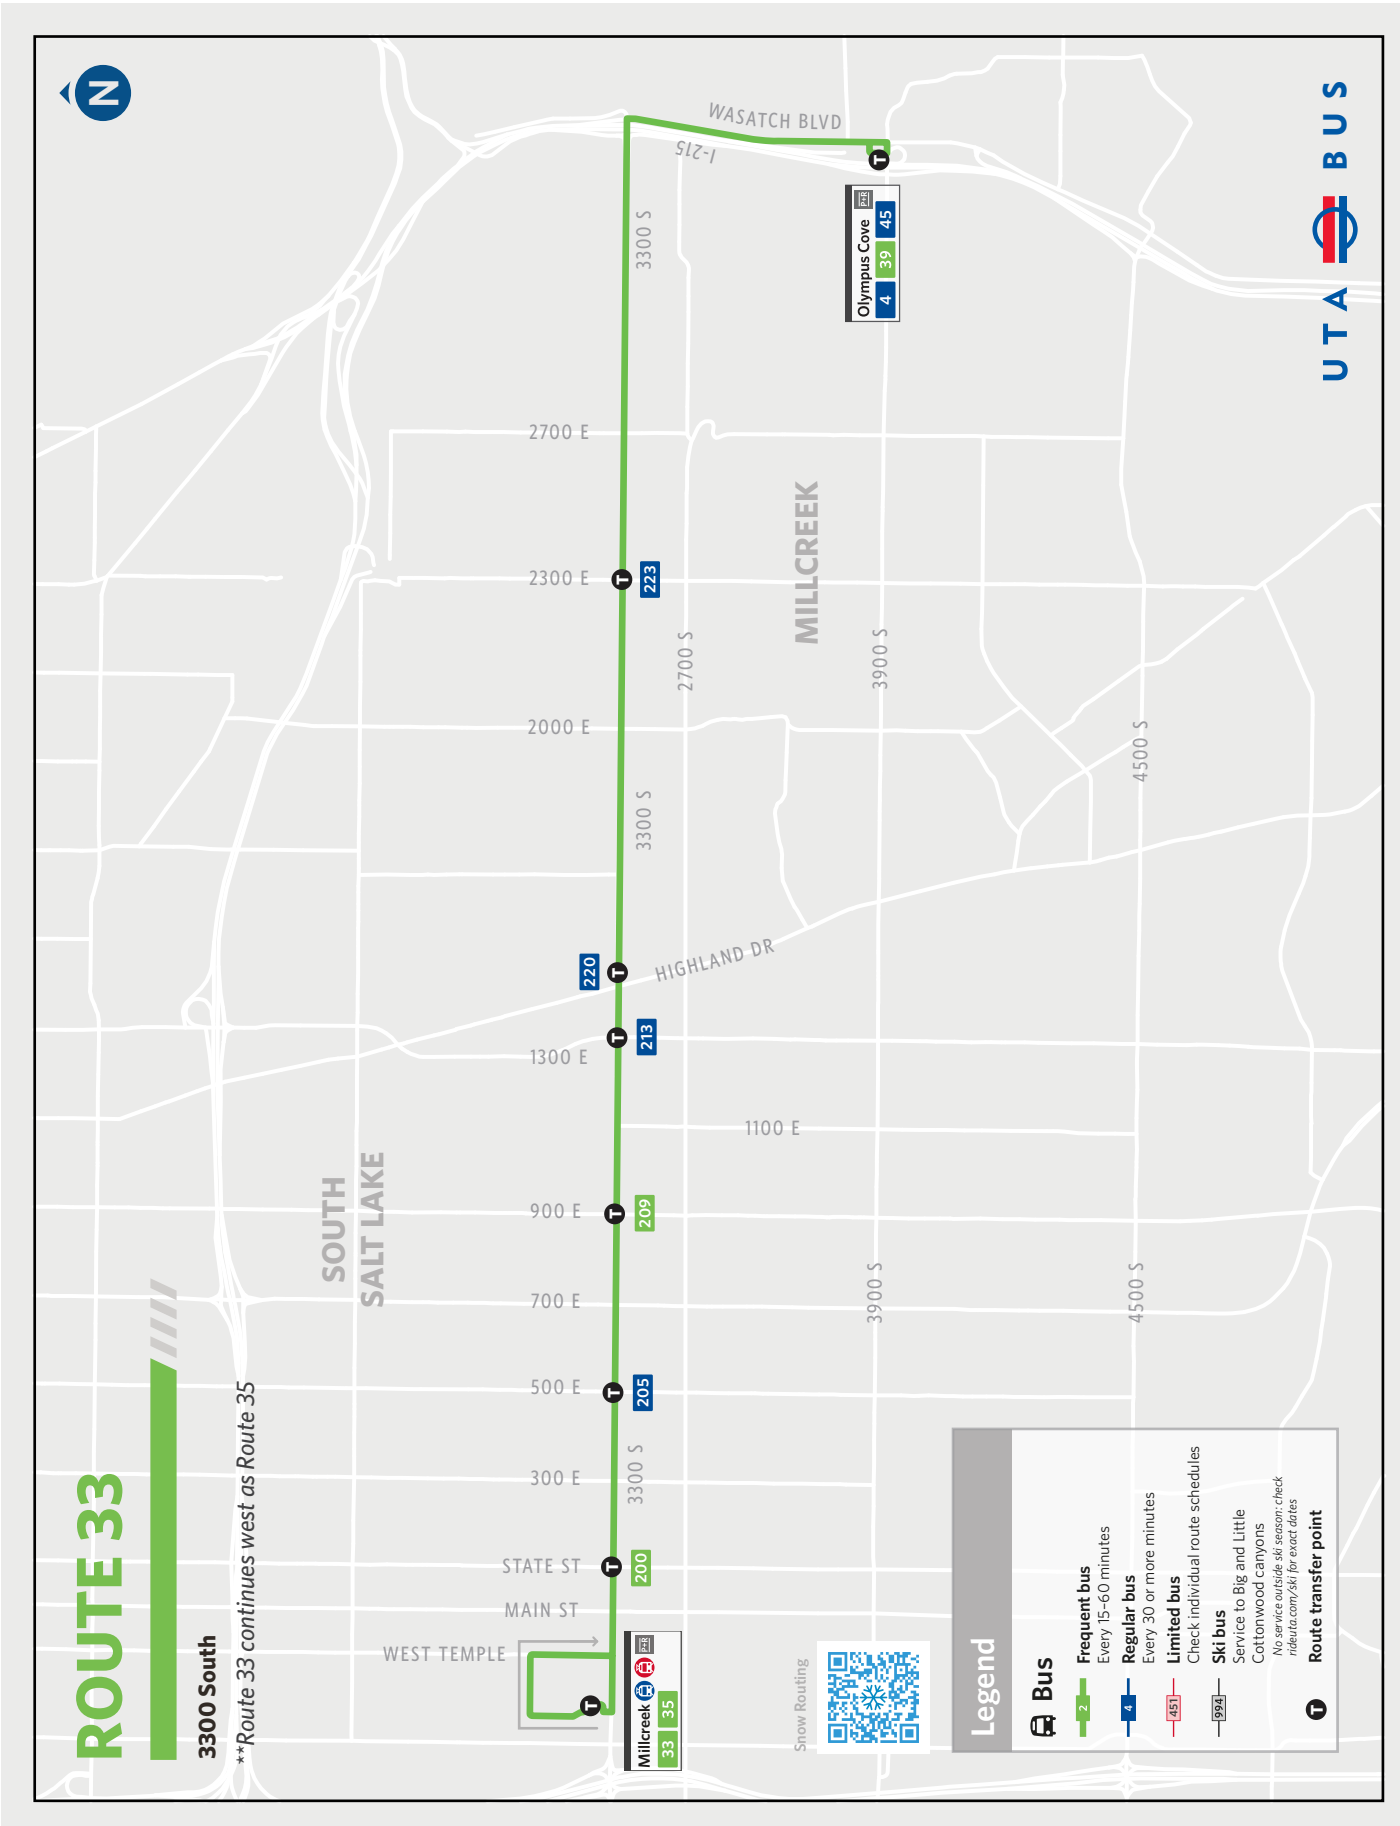

ROUTE 33

SUNDAY

To Millcreek Station

3900 S & Wasatch Blvd	3300 S & 2300 E	3300 S & Highland Dr	3300 S & 500 E	3300 S & State St	Millcreek Station
6:04a	6:10a	6:13a	6:18a	6:20a	6:27a
6:34a	6:40a	6:43a	6:48a	6:50a	6:57a
7:04a	7:10a	7:13a	7:18a	7:20a	7:27a
7:34a	7:40a	7:43a	7:48a	7:50a	7:57a
8:04a	8:10a	8:13a	8:18a	8:20a	8:27a
8:34a	8:40a	8:43a	8:48a	8:50a	8:57a
9:04a	9:10a	9:13a	9:18a	9:20a	9:27a
9:34a	9:40a	9:43a	9:48a	9:50a	9:57a
10:04a	10:10a	10:13a	10:18a	10:20a	10:27a
10:34a	10:40a	10:43a	10:48a	10:50a	10:57a
11:04a	11:10a	11:13a	11:18a	11:20a	11:27a
11:34a	11:40a	11:43a	11:48a	11:50a	11:57a
12:04p	12:10p	12:13p	12:18p	12:20p	12:27p
12:34p	12:40p	12:43p	12:48p	12:50p	12:57p
1:04p	1:10p	1:13p	1:18p	1:20p	1:27p
1:34p	1:40p	1:43p	1:48p	1:50p	1:57p
2:04p	2:10p	2:13p	2:18p	2:20p	2:27p
2:34p	2:40p	2:43p	2:48p	2:50p	2:57p
3:04p	3:10p	3:13p	3:18p	3:20p	3:27p
3:34p	3:40p	3:43p	3:48p	3:50p	3:57p
4:04p	4:10p	4:13p	4:18p	4:20p	4:27p
4:34p	4:40p	4:43p	4:48p	4:50p	4:57p
5:04p	5:10p	5:13p	5:18p	5:20p	5:27p
5:34p	5:40p	5:43p	5:48p	5:50p	5:57p
6:04p	6:10p	6:13p	6:18p	6:20p	6:27p
6:34p	6:40p	6:43p	6:48p	6:50p	6:57p
7:04p	7:10p	7:13p	7:18p	7:20p	7:27p
7:34p	7:40p	7:43p	7:48p	7:50p	7:57p
8:04p	8:10p	8:13p	8:18p	8:20p	8:27p
8:34p	8:40p	8:43p	8:48p	8:50p	8:57p
9:04p	9:10p	9:13p	9:18p	9:20p	9:27p

To Olympus Cove, Wasatch Blvd P+R

Millcreek Station	3300 S & State St	3300 S & 500 E	3300 S & 1300 E	3300 S & 2300 E	3900 S & Wasatch Blvd
6:56a	7:01a	7:03a	7:06a	7:10a	7:18a
7:26a	7:31a	7:33a	7:36a	7:40a	7:48a
7:56a	8:01a	8:03a	8:06a	8:10a	8:18a
8:26a	8:31a	8:33a	8:36a	8:40a	8:48a
8:56a	9:01a	9:03a	9:06a	9:10a	9:18a
9:26a	9:31a	9:33a	9:36a	9:40a	9:48a
9:56a	10:01a	10:03a	10:06a	10:10a	10:18a
10:26a	10:30a	10:32a	10:36a	10:40a	10:49a
10:56a	11:00a	11:02a	11:06a	11:10a	11:19a
11:26a	11:30a	11:32a	11:36a	11:40a	11:49a
11:56a	12:00p	12:02p	12:06p	12:10p	12:19p
12:26p	12:30p	12:32p	12:36p	12:40p	12:49p
12:56p	1:00p	1:02p	1:06p	1:10p	1:19p
1:26p	1:30p	1:32p	1:36p	1:40p	1:49p
1:56p	2:00p	2:02p	2:06p	2:10p	2:19p
2:26p	2:31p	2:33p	2:37p	2:41p	2:50p
2:56p	3:01p	3:03p	3:07p	3:11p	3:20p
3:26p	3:31p	3:33p	3:37p	3:41p	3:50p
3:56p	4:01p	4:03p	4:07p	4:11p	4:20p
4:26p	4:31p	4:33p	4:37p	4:41p	4:50p
4:56p	5:01p	5:03p	5:07p	5:11p	5:20p
5:26p	5:31p	5:33p	5:37p	5:41p	5:50p
5:56p	6:01p	6:03p	6:07p	6:11p	6:20p
6:26p	6:31p	6:33p	6:37p	6:41p	6:50p
6:56p	7:01p	7:03p	7:07p	7:11p	7:20p
7:26p	7:30p	7:32p	7:35p	7:39p	7:48p
7:56p	8:00p	8:02p	8:05p	8:09p	8:18p
8:26p	8:30p	8:32p	8:35p	8:39p	8:48p
8:56p	9:00p	9:02p	9:05p	9:09p	9:18p
9:26p	9:30p	9:32p	9:35p	9:39p	9:48p
9:56p	10:00p	10:02p	10:05p	10:09p	10:18p
10:26p	10:30p	10:32p	10:35p	10:39p	10:48p

INFORMATION

801-RIDE-UTA (801-743-3882)
www.rideuta.com

HOW TO USE THIS SCHEDULE