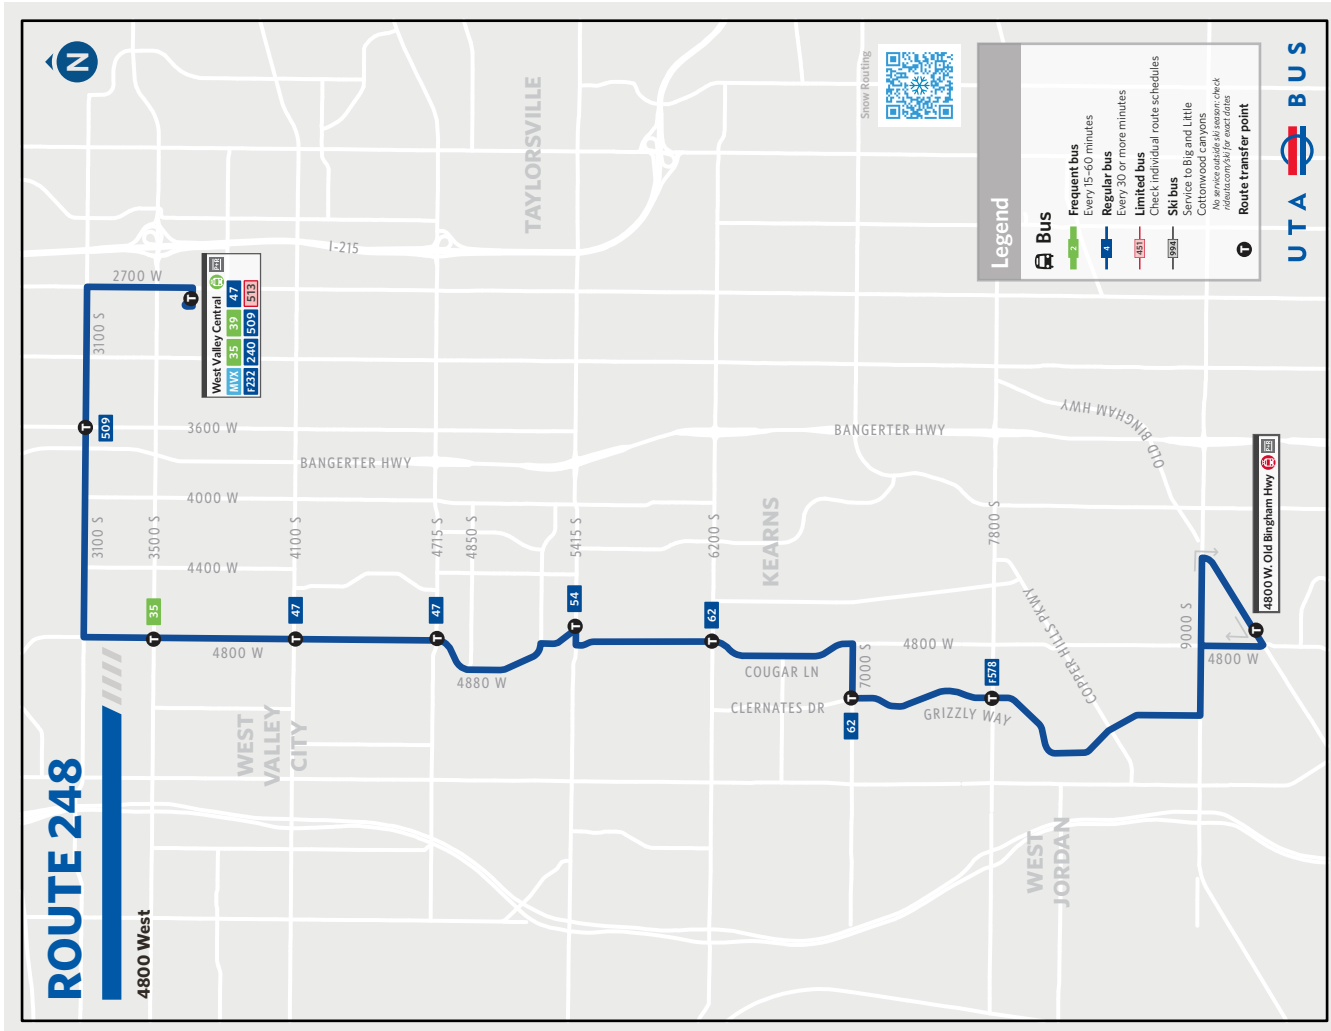

# ROUTE 248

**INFORMATION**  
 801-RIDE-UTA (801-743-3882)  
[www.rideuta.com](http://www.rideuta.com)

## HOW TO USE THIS SCHEDULE

Determine your timepoint based on when you want to leave or when you want to arrive. Read across for your destination and down for your time and direction of travel. A route map is provided to help you relate to the timepoints shown. Weekday, Saturday, and Sunday schedules may differ from one another.