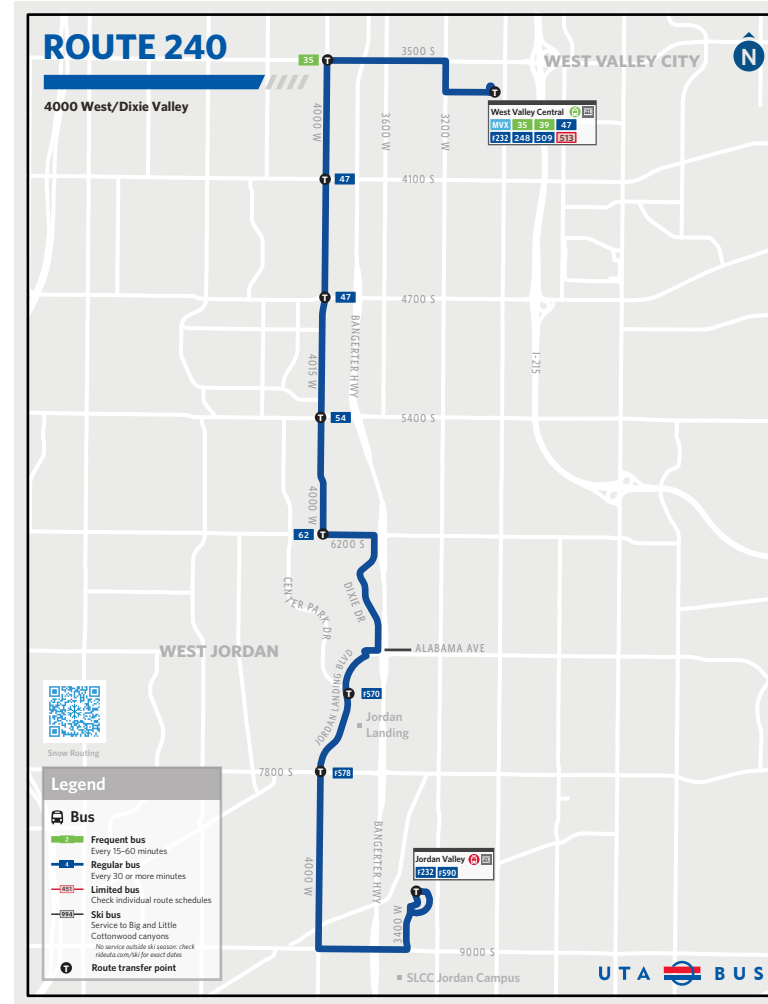

To West Valley Central Station

Jordan Valley Station	9000 S & 4000 W	Jordan Landing	6500 S & Dixie Dr	5400 S & 4015 W	4700 S & 4000 W	3500 S & 4000 W	West Valley Central Station
6:16a	6:19a	6:25a	6:29a	6:36a	6:39a	6:44a	6:52a
7:16a	7:19a	7:25a	7:29a	7:36a	7:39a	7:44a	7:52a
8:12a	8:16a	8:22a	8:27a	8:34a	8:37a	8:43a	8:52a
9:12a	9:16a	9:22a	9:27a	9:34a	9:37a	9:43a	9:52a
10:12a	10:16a	10:22a	10:27a	10:34a	10:37a	10:43a	10:52a
11:12a	11:16a	11:22a	11:27a	11:34a	11:37a	11:43a	11:52a
12:12p	12:16p	12:22p	12:27p	12:34p	12:37p	12:43p	12:52p
1:12p	1:16p	1:22p	1:27p	1:34p	1:37p	1:43p	1:52p
2:12p	2:16p	2:22p	2:27p	2:34p	2:37p	2:43p	2:52p
3:12p	3:16p	3:22p	3:27p	3:34p	3:37p	3:43p	3:52p
4:12p	4:16p	4:22p	4:27p	4:34p	4:37p	4:43p	4:52p
5:12p	5:16p	5:22p	5:27p	5:34p	5:37p	5:43p	5:52p
6:12p	6:16p	6:22p	6:27p	6:34p	6:37p	6:43p	6:52p
7:16p	7:19p	7:25p	7:29p	7:36p	7:39p	7:44p	7:52p
8:16p	8:19p	8:25p	8:29p	8:36p	8:39p	8:44p	8:52p
9:16p	9:19p	9:25p	9:29p	9:36p	9:39p	9:44p	9:52p

ROUTE 240

INFORMATION
801-RIDE-UTA (801-743-3882)
www.rideuta.com

HOW TO USE THIS SCHEDULE

Determine your timepoint based on when you want to leave or when you want to arrive. Read across for your destination and down for your time and direction of travel. A route map is provided to help you relate to the timepoints shown. Weekday, Saturday, and Sunday schedules may differ from one another.

UTA SERVICE DIRECTORY

- General information, schedules, trip planning, and customer feedback: 801-RIDE-UTA (801-743-3882)
- 24-hour automated service for next bus available: Option 1 — have stop number and 3-digit route number (use 0 or 00 if number is not 3 digits)
- Employment information: rideuta.com/careers
- Travel Training: 801-287-2275

LOST AND FOUND

Weber and Davis Counties: 801-626-1207 option 3
Salt Lake County: 801-287-4664
Utah County: 801-227-8923

FARES

Exact fare is required. Fares are subject to change. Visit rideuta.com/fares for information.

TRANSFERS

Upon payment of a fare, a transfer is good for travel in any direction, including a return trip, for 2 hours. If transferring to a more expensive service, transfer value equals the regular cash fare.

BIKES ON BUSES

Bikes are welcome on TRAX, FrontRunner, and all UTA buses except Paratransit. Visit rideuta.com/bikes for info.

HOLIDAYS

Check rideuta.com/holiday for holiday service information.

SNOW ROUTING

Visit rideuta.com/snow for information about snow routing.