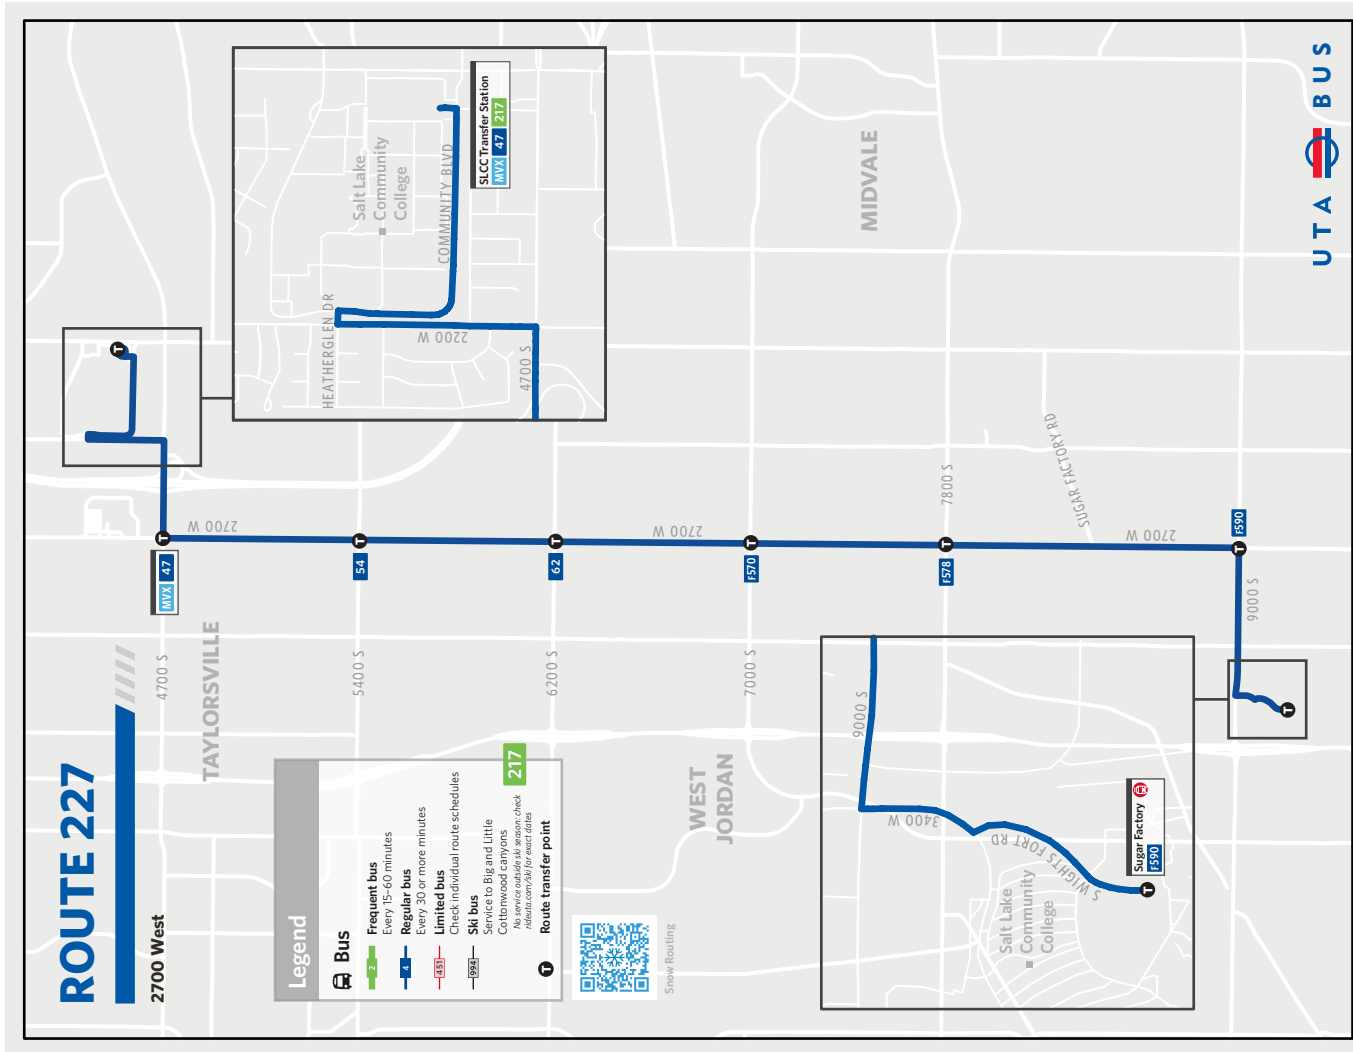

ROUTE 227

INFORMATION
801-RIDE-UTA (801-743-3882)
www.rideuta.com

HOW TO USE THIS SCHEDULE

Determine your timepoint based on when you want to leave or when you want to arrive. Read across for your destination and down for your time and direction of travel. A route map is provided to help you relate to the timepoints shown. Weekday, Saturday, and Sunday schedules may differ from one another.

SATURDAY

To SLCC Jordan Campus

SLCC Redwood Campus	5400 S & 2700 W	7000 S & 2700 W	2700 W Sugar Factory Rd Station	SLCC Jordan Campus
5:29a	5:37a	5:43a	5:48a	5:56a
6:29a	6:37a	6:43a	6:48a	6:56a
7:29a	7:37a	7:43a	7:48a	7:56a
8:29a	8:37a	8:43a	8:48a	8:56a
9:29a	9:37a	9:43a	9:48a	9:56a
10:29a	10:37a	10:43a	10:48a	10:56a
11:29a	11:37a	11:43a	11:48a	11:56a
12:29p	12:37p	12:43p	12:48p	12:56p
1:29p	1:37p	1:43p	1:48p	1:56p
2:29p	2:37p	2:43p	2:48p	2:56p
3:29p	3:37p	3:43p	3:48p	3:56p
4:29p	4:37p	4:43p	4:48p	4:56p
5:29p	5:37p	5:43p	5:48p	5:56p
6:29p	6:37p	6:43p	6:48p	6:56p
7:29p	7:37p	7:43p	7:48p	7:56p
8:29p	8:37p	8:43p	8:48p	8:56p
9:29p	9:37p	9:43p	9:48p	9:56p

To SLCC Redwood Campus

SLCC Jordan Campus	2700 W Sugar Factory Rd Station	7000 S & 2700 W	5400 S & 2700 W	SLCC Redwood Campus
6:25a	6:33a	6:37a	6:47a	6:55a
7:25a	7:33a	7:37a	7:47a	7:55a
8:25a	8:33a	8:37a	8:47a	8:55a
9:25a	9:33a	9:37a	9:47a	9:55a
10:25a	10:33a	10:37a	10:47a	10:55a
11:25a	11:33a	11:37a	11:47a	11:55a
12:25p	12:33p	12:37p	12:47p	12:55p
1:25p	1:33p	1:37p	1:47p	1:55p
2:25p	2:33p	2:37p	2:47p	2:55p
3:25p	3:33p	3:37p	3:47p	3:55p
4:25p	4:33p	4:37p	4:47p	4:55p
5:25p	5:33p	5:37p	5:47p	5:55p
6:25p	6:33p	6:37p	6:47p	6:55p
7:25p	7:33p	7:37p	7:47p	7:55p
8:25p	8:33p	8:37p	8:47p	8:55p
9:25p	9:33p	9:37p	9:47p	9:55p