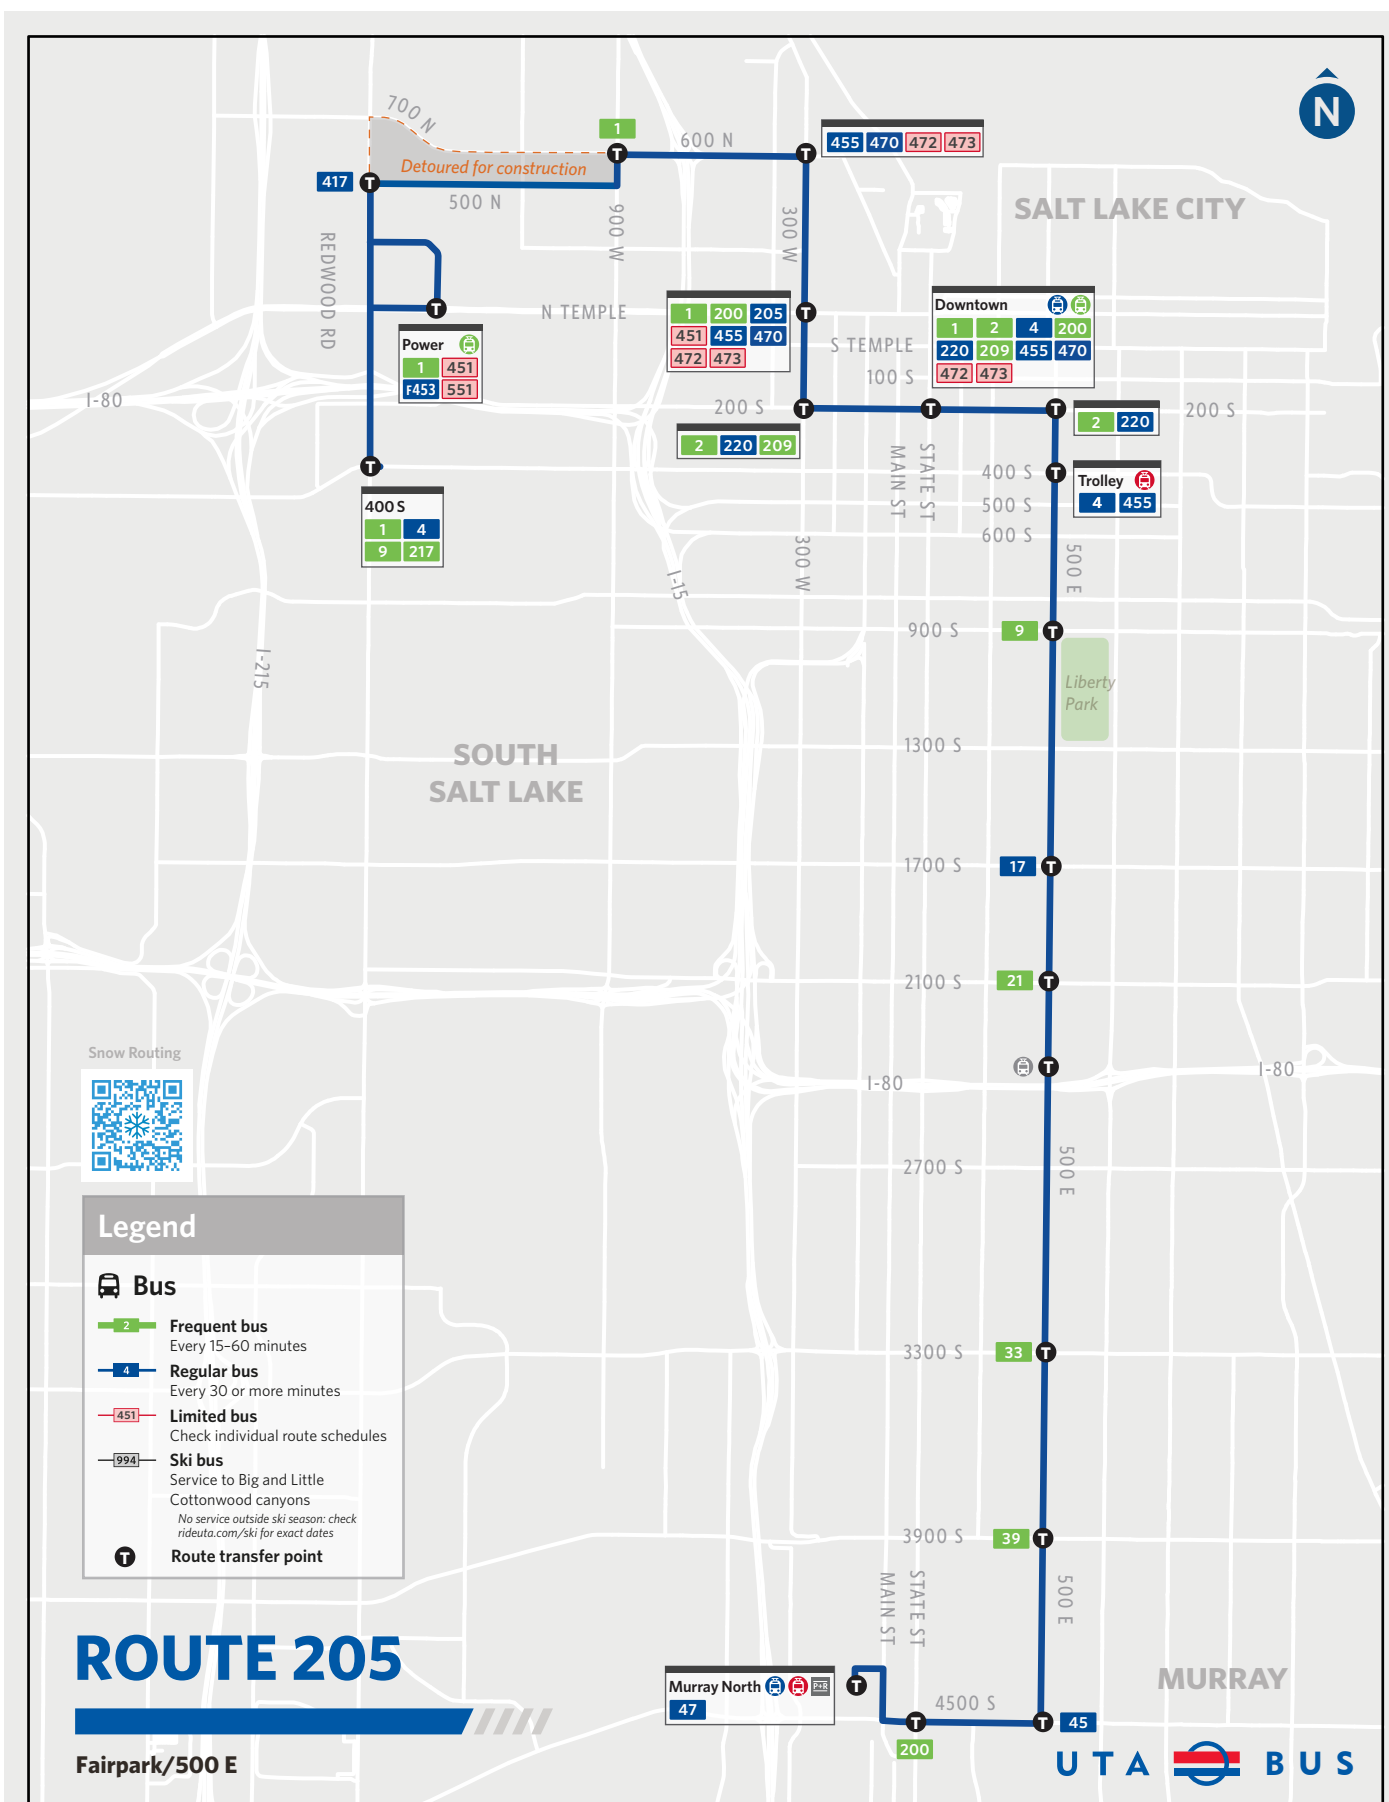

ROUTE 205

ROUTE 205

Fairpark/500 E

UTA BUS

SEE SOMETHING? SAY SOMETHING!

To contact UTA Police:
Call 801-287-EYES (801-287-3937)
Text UTATIP and your tip to 274637

PLAN AND PAY
WITH transit*

Available in the App Store
and Google Play

801-RIDE-UTA (801-743-3882)
www.rideuta.com

HOW TO USE THIS SCHEDULE

Determine your timepoint based on when you want to leave or when you want to arrive. Read across for your destination and down for your time and direction of travel. A route map is provided to help you relate to the timepoints shown. Weekday, Saturday, and Sunday schedules may differ from one another.

Visit rideuta.com/snow for information about snow routing.

205

Fairpark/500 East

400 S & Redwood Rd
Utah Dept of Health
Power Station
Rose Park
Downtown Salt Lake City
Liberty Park
Columbus Center
South Salt Lake
Millcreek
Murray
Murray North Station

SATURDAY

To Murray North Station

400 S & Redwood	Power Station	500 N & 1200 W	300 W @ 508 N	200 S & Main St (EB)	400 S & 500 E	2100 S & 500 E	3300 S & 500 E	3900 S & 500 E	4500 S & 500 E	Murray North Station
6:03a	6:09a	6:15a	6:21a	6:27a	6:36a	6:46a	6:53a	6:57a	7:00a	7:11a